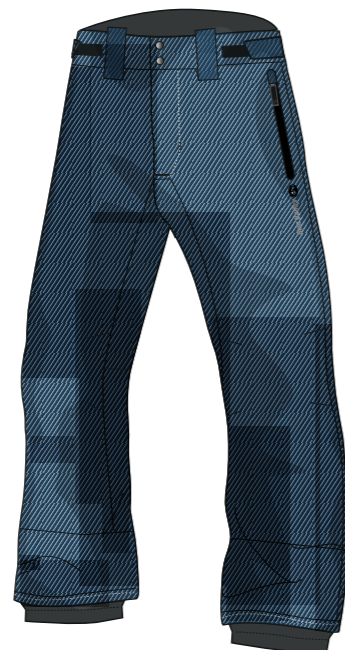

REVIVER

RIVELLA

WP : 15 000 MM | MP : 10 000 MM

S | M | L | XL | XXL | XXXL

COUTURES PRINCIPALES SOUDÉES | VENTILATIONS | PARE NEIGE FIXE | EMMANCHURES & COUDES ARTICULÉS
ESSUIE MASQUE | COMPARTIMENT INTÉRIEUR MP3 | GRANDE POCHÉ FILET
POCHÉ FORFAIT | CAPUCHE TEMPÊTE 3D RÉGLABLE & AMOVIBLE | MANCHONS | CROCHET CLEF
*Sealed seam | Vent | Storm skirt | Articuled armhole + elbow | Glass cleaner | MP3 pocket | Large mesh pocket
Ski Pass pocket | Tempest hood adjustable & removable | Cuff gaiter | Key hook*

CORPSE

WP : 10 000 MM | MP : 10 000 MM

S | M | L | XL | XXL | XXXL

STRETCH | VENTILATIONS | PARE NEIGE AMOVIBLE | EMMANCHURES & COUDES ARTICULÉS | ESSUIE MASQUE
COMPARTIMENT INTÉRIEUR MP3 | GRANDE POCHÉ FILET | POCHÉ FORFAIT | CAPUCHE TEMPÊTE 3D RÉGLABLE AMOVIBLE
MANCHON | CROCHET CLEF
*Stretch | Vent | Removable storm skirt | Articuled armhole + elbow | Glass cleaner | MP3 pocket | Large mesh pocket
Ski pass pocket | Tempest hood adjustable & removable | Cuff gaiter | Key hook*

6403

FLAUDER

WP : 15 000 MM | MP : 10 000 MM

38 | 40 | 42 | 44 | 46 | 48

COUTURES PRINCIPALES SOUDÉES | TAILLE AJUSTABLE ELASTIQUE SIMPLE | BRETELLES RÉGLABLES ET AMOVIBLES
GENOUX PRÉFORMÉS | GUÊTRES MONTÉES SUR STRETCH | MONTAGE INTÉRIEUR PARE CARE SANS COUTURES | CROCHET CLEF
*Main sealed seam | Adjustable waistband with elastic | Removable, adjustable braces | Preformed knees | Stretch gaiters
Invisible bottom reinforcement inside leg without seams | Key hook*

AVIATO

WP : 10 000 MM | MP : 10 000 MM

38 | 40 | 42 | 44 | 46 | 48