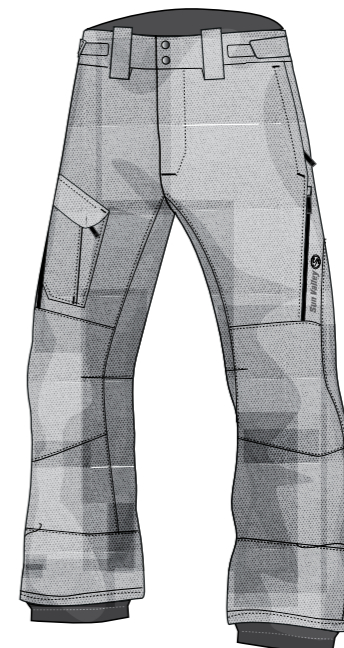

Real fur | All sealed seam | Vent | Removable storm skirt | Articuled armhole + elbow | Glass cleaner | Large mesh pocket | Ski pass pocket | Tempest hood adjustable & removable | Cuff gaiter | Key hook

9999

8230

URGE

WP : 20 000 MM | MP : 30 000 MM

38 | 40 | 42 | 44 | 46 | 48 | 50

TOUTES COUTURES SOUDÉES | TAILLE AJUSTABLE ELASTIQUE CROISÉ | BRETELLES RÉGLABLES ET AMOVIBLES | GENOUX PRÉFORMÉS | GUÊTRES MONTÉES SUR STRETCH | MONTAGE INTÉRIEUR PARE CARE SANS COUTURES | CROCHET CLEF

Sealed seam | Adjustable waistband with elastic cross | Removable, adjustable braces | Preformed knees | Stretch gaiters | Invisible bottom reinforcement inside leg without seams | Key hook

1472

1088

COMPAL