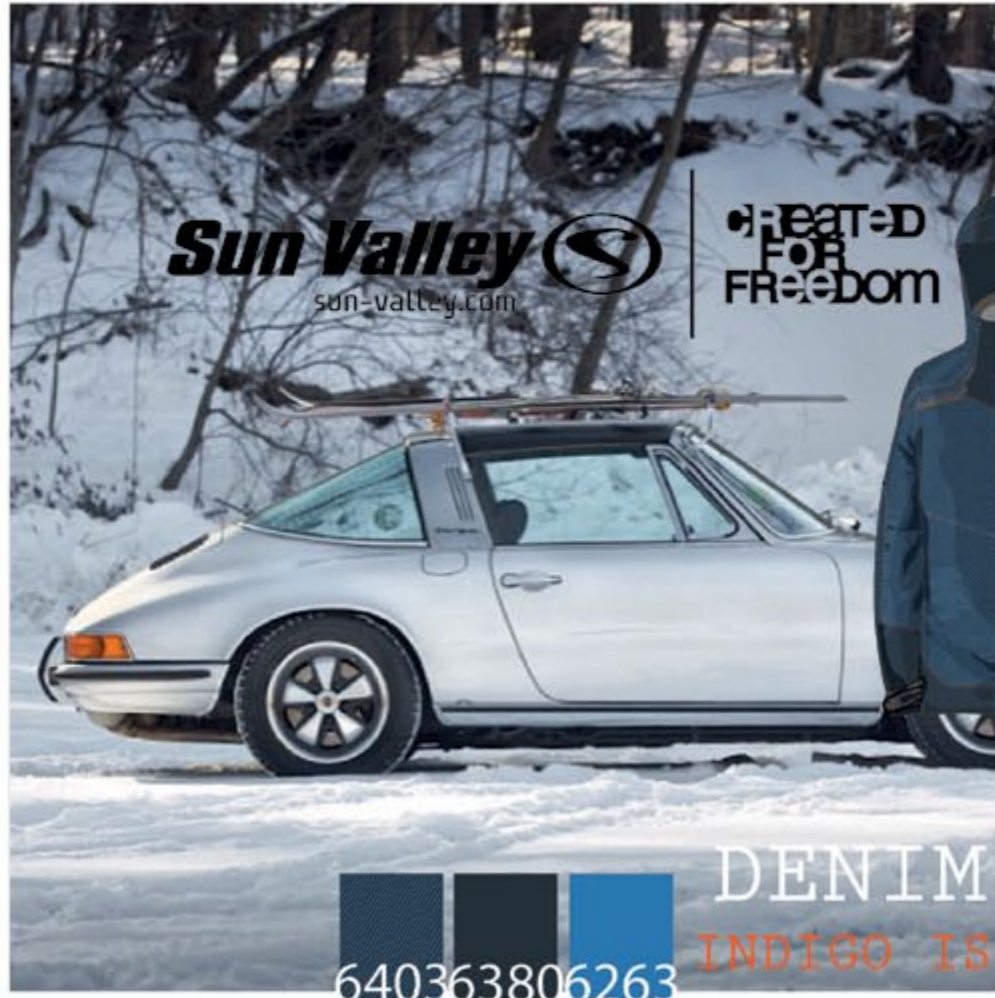

The logo for Sun Valley, featuring a stylized 'S' inside a circle.

Sun Valley

MEN COLLECTION
WINTER 2016

DENIM PACK
INDIGO IS THE NEW BLACK

640363806263
DENIM SWATCH
NAVY PANTONE® 19-4013TCX
ATOLL PANTONE® 18-4043TCX